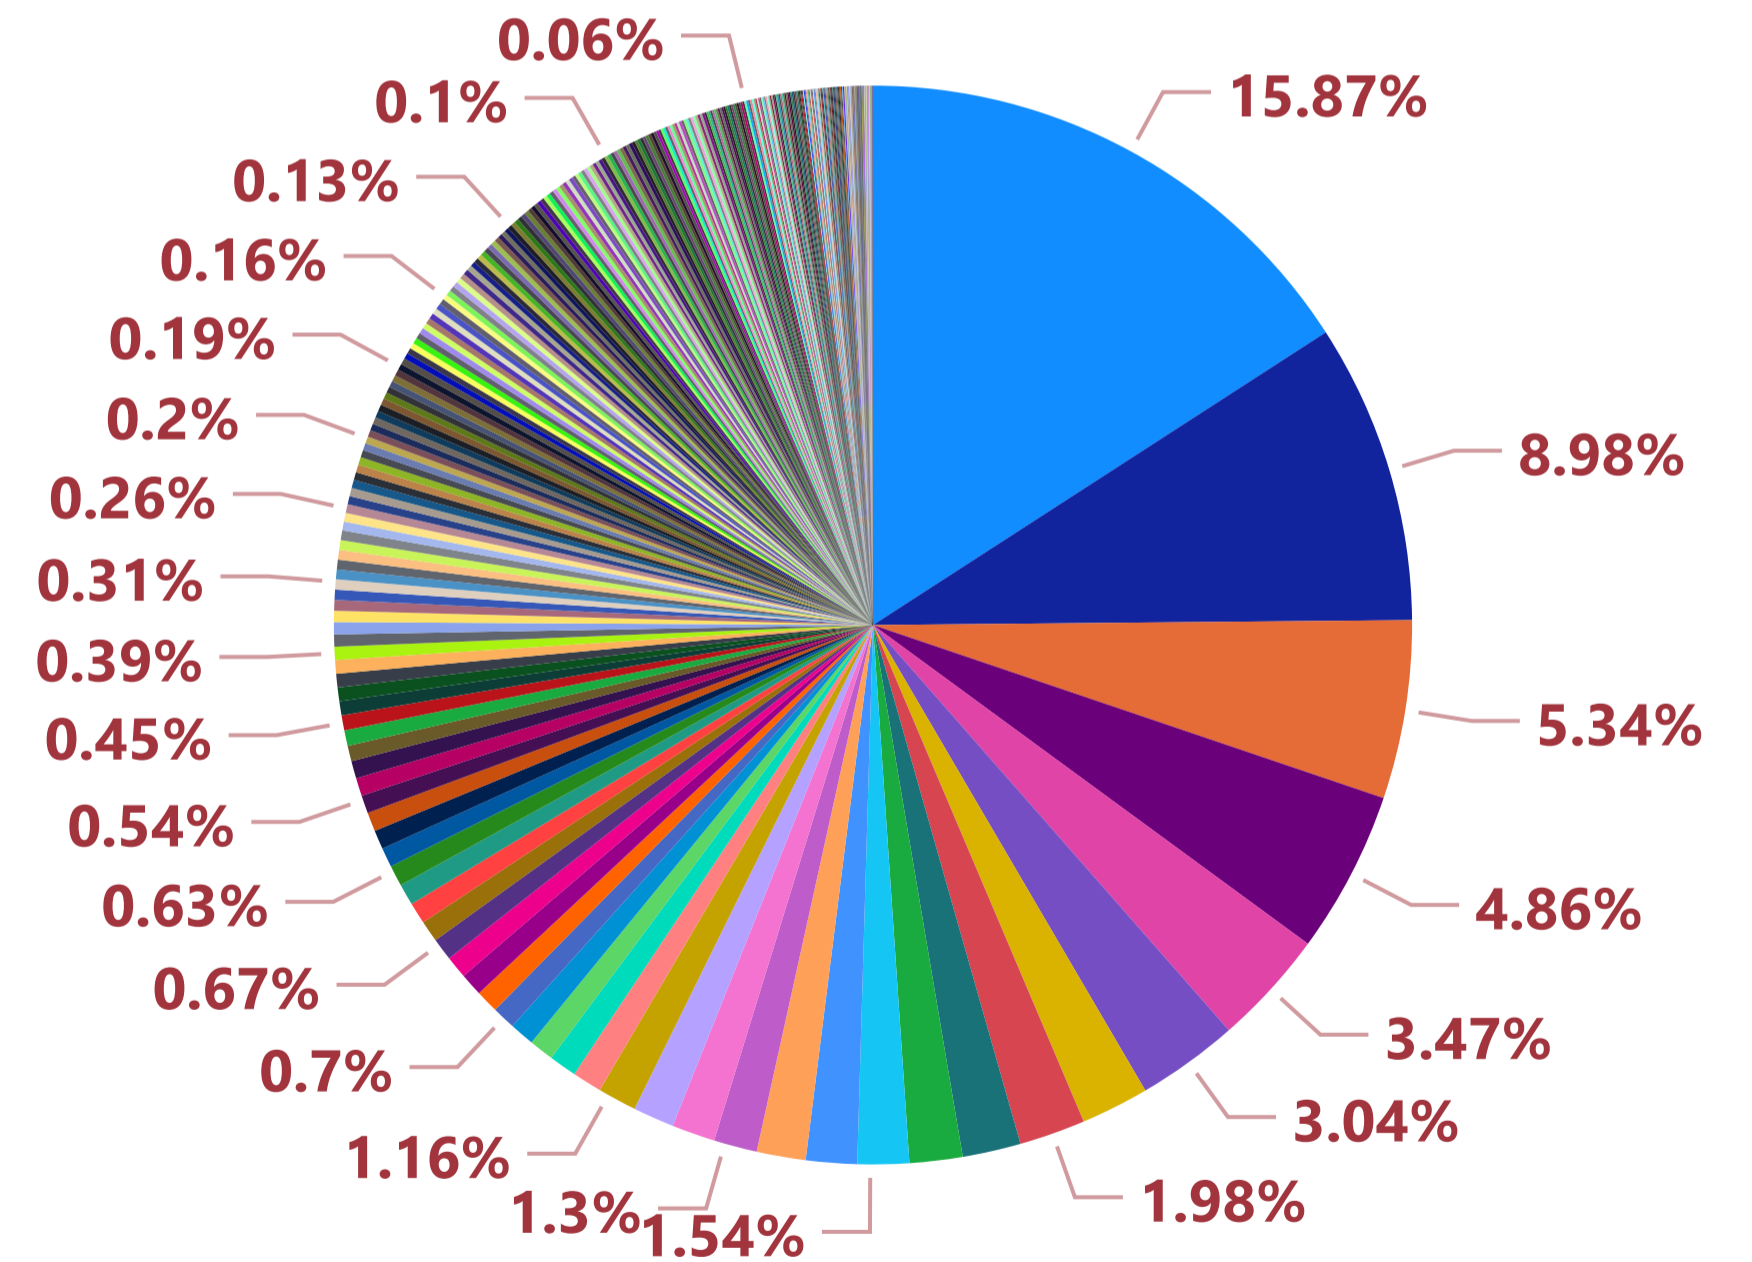

Playford Council - Sessions by Organisation (FY 2019-2020)

Lyell McEwin Hospital - Mental Health Division	1,090
Muna Paiendi Primary Health Care Services	617
Playford Community Fund Inc.	367
Elizabeth Mission	334
Gordon McKay Child Development Unit - Lyel...	238
Boyer, Blair MP - State Member for Wright	209
DASSA Northern Services	140
Playford Library Service - Munno Para	136
Lyell McEwin Hospital	120
Child & Adolescent Mental Health Service - E...	109
Gee, Jon MP - State Member for Taylor	106
Odenwalder, Lee MP - State Member for Eliza...	105
Northern Carers Network Inc.	101
Metropolitan Youth Health - Elizabeth	89
Playford Primary Health Care Services	89
ACE Snake Catchers	85
Playford Library Service - Elizabeth	80
Angle Vale Kindy Care	61
Australian Navy Cadets - TS Stuart	57
Aboriginal Elders Village	51
Elizabeth Bowland	51
Meals on Wheels SA - Playford	48
Department for Child Protection - Elizabeth	47

% Sessions by Organization

- Lyell McEwin Hospital - ...
- Muna Paiendi Primary ...
- Playford Community Fu...
- Elizabeth Mission
- Gordon McKay Child De...
- Boyer, Blair MP - State ...
- DASSA Northern Services
- Playford Library Service...
- Lyell McEwin Hospital
- Child & Adolescent Men...
- Gee, Jon MP - State Me...
- Odenwalder, Lee MP - S...
- Northern Carers Networ...

Sessions