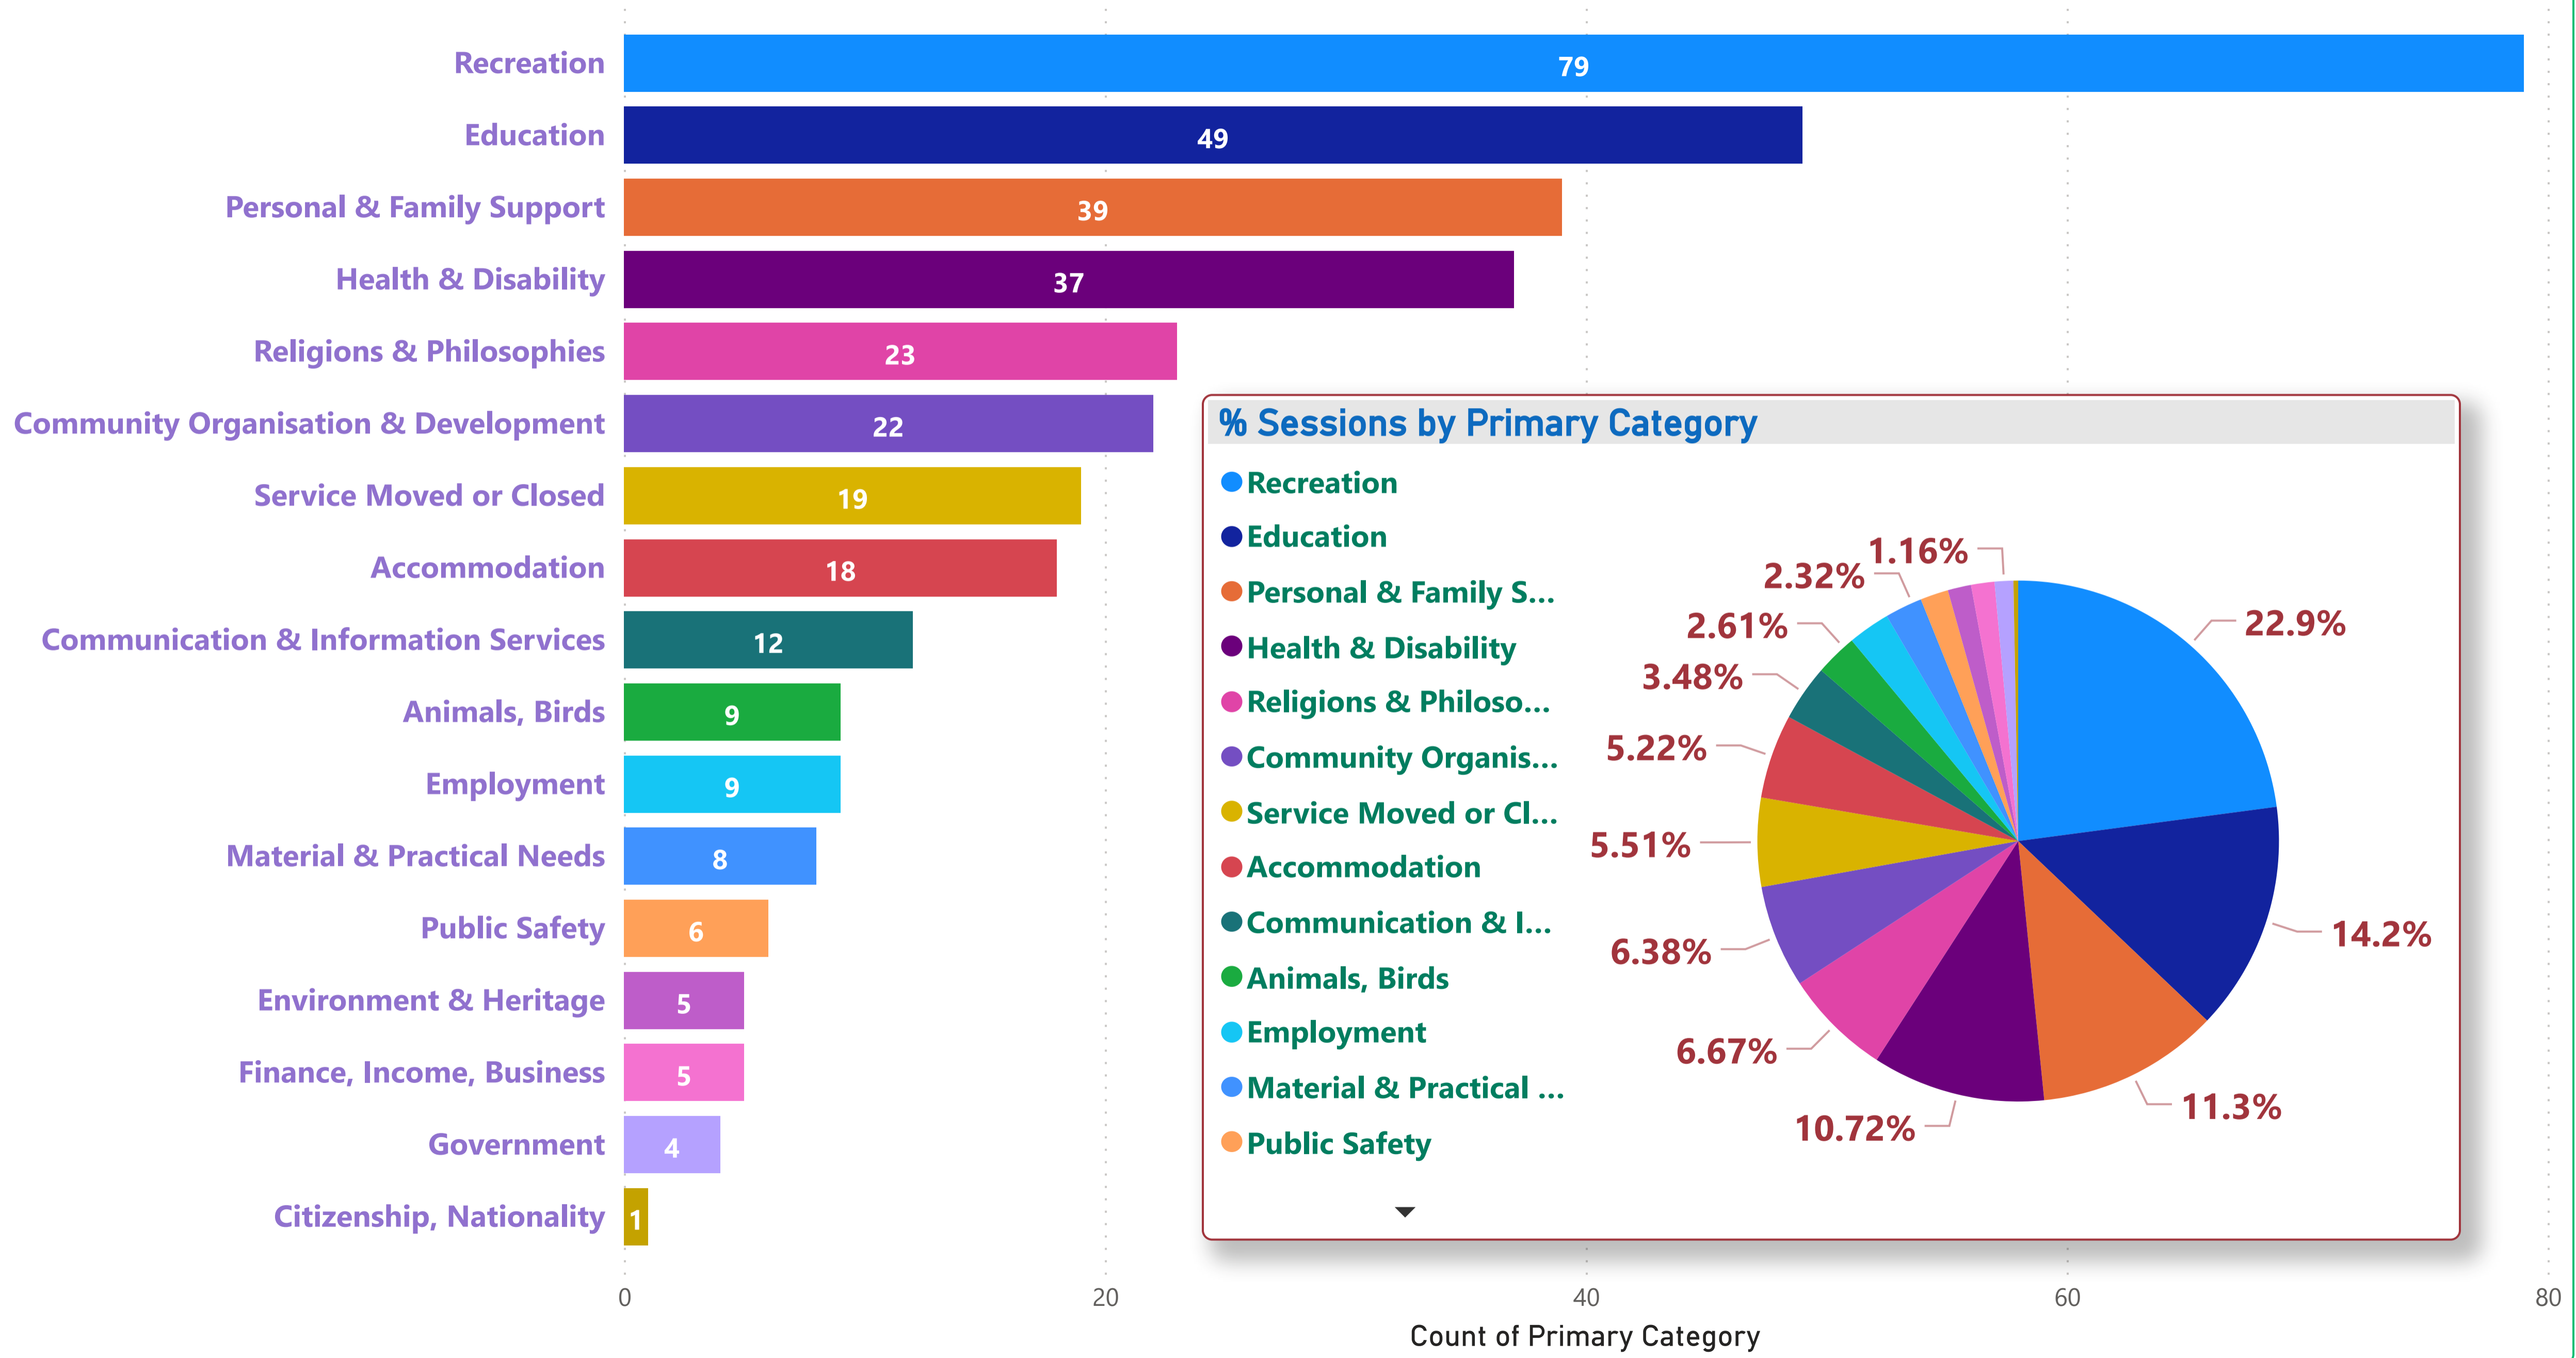

# Playford Council - Organization Count by Primary Category ( FY 2019-2020)

# Playford Council - Sessions by Organisation (FY 2019-2020)

Lyell McEwin Hospital - Mental Health Division	1,090
Muna Paiendi Primary Health Care Services	617
Playford Community Fund Inc.	367
Elizabeth Mission	334
Gordon McKay Child Development Unit - Lyel...	238
Boyer, Blair MP - State Member for Wright	209
DASSA Northern Services	140
Playford Library Service - Munno Para	136
Lyell McEwin Hospital	120
Child & Adolescent Mental Health Service - E...	109
Gee, Jon MP - State Member for Taylor	106
Odenwalder, Lee MP - State Member for Eliza...	105
Northern Carers Network Inc.	101
Metropolitan Youth Health - Elizabeth	89
Playford Primary Health Care Services	89
ACE Snake Catchers	85
Playford Library Service - Elizabeth	80
Angle Vale Kindy Care	61
Australian Navy Cadets - TS Stuart	57
Aboriginal Elders Village	51
Elizabeth Bowland	51
Meals on Wheels SA - Playford	48
Department for Child Protection - Elizabeth	47